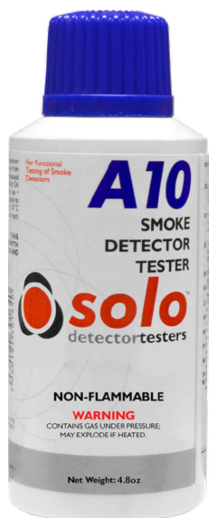

## SOLO A10 AEROSOL SMOKE

Non-flammable aerosol smoke for the functional testing of smoke detectors. For use by hand or with a dispenser (Solo 330/332). Silicone-free. Sold in cases of 12.

## SOLO C6 AEROSOL CO

Non-flammable aerosol CO for the functional testing of CO detectors. For use by hand or with a dispenser (Solo 330/332). Sold in cases of 12.